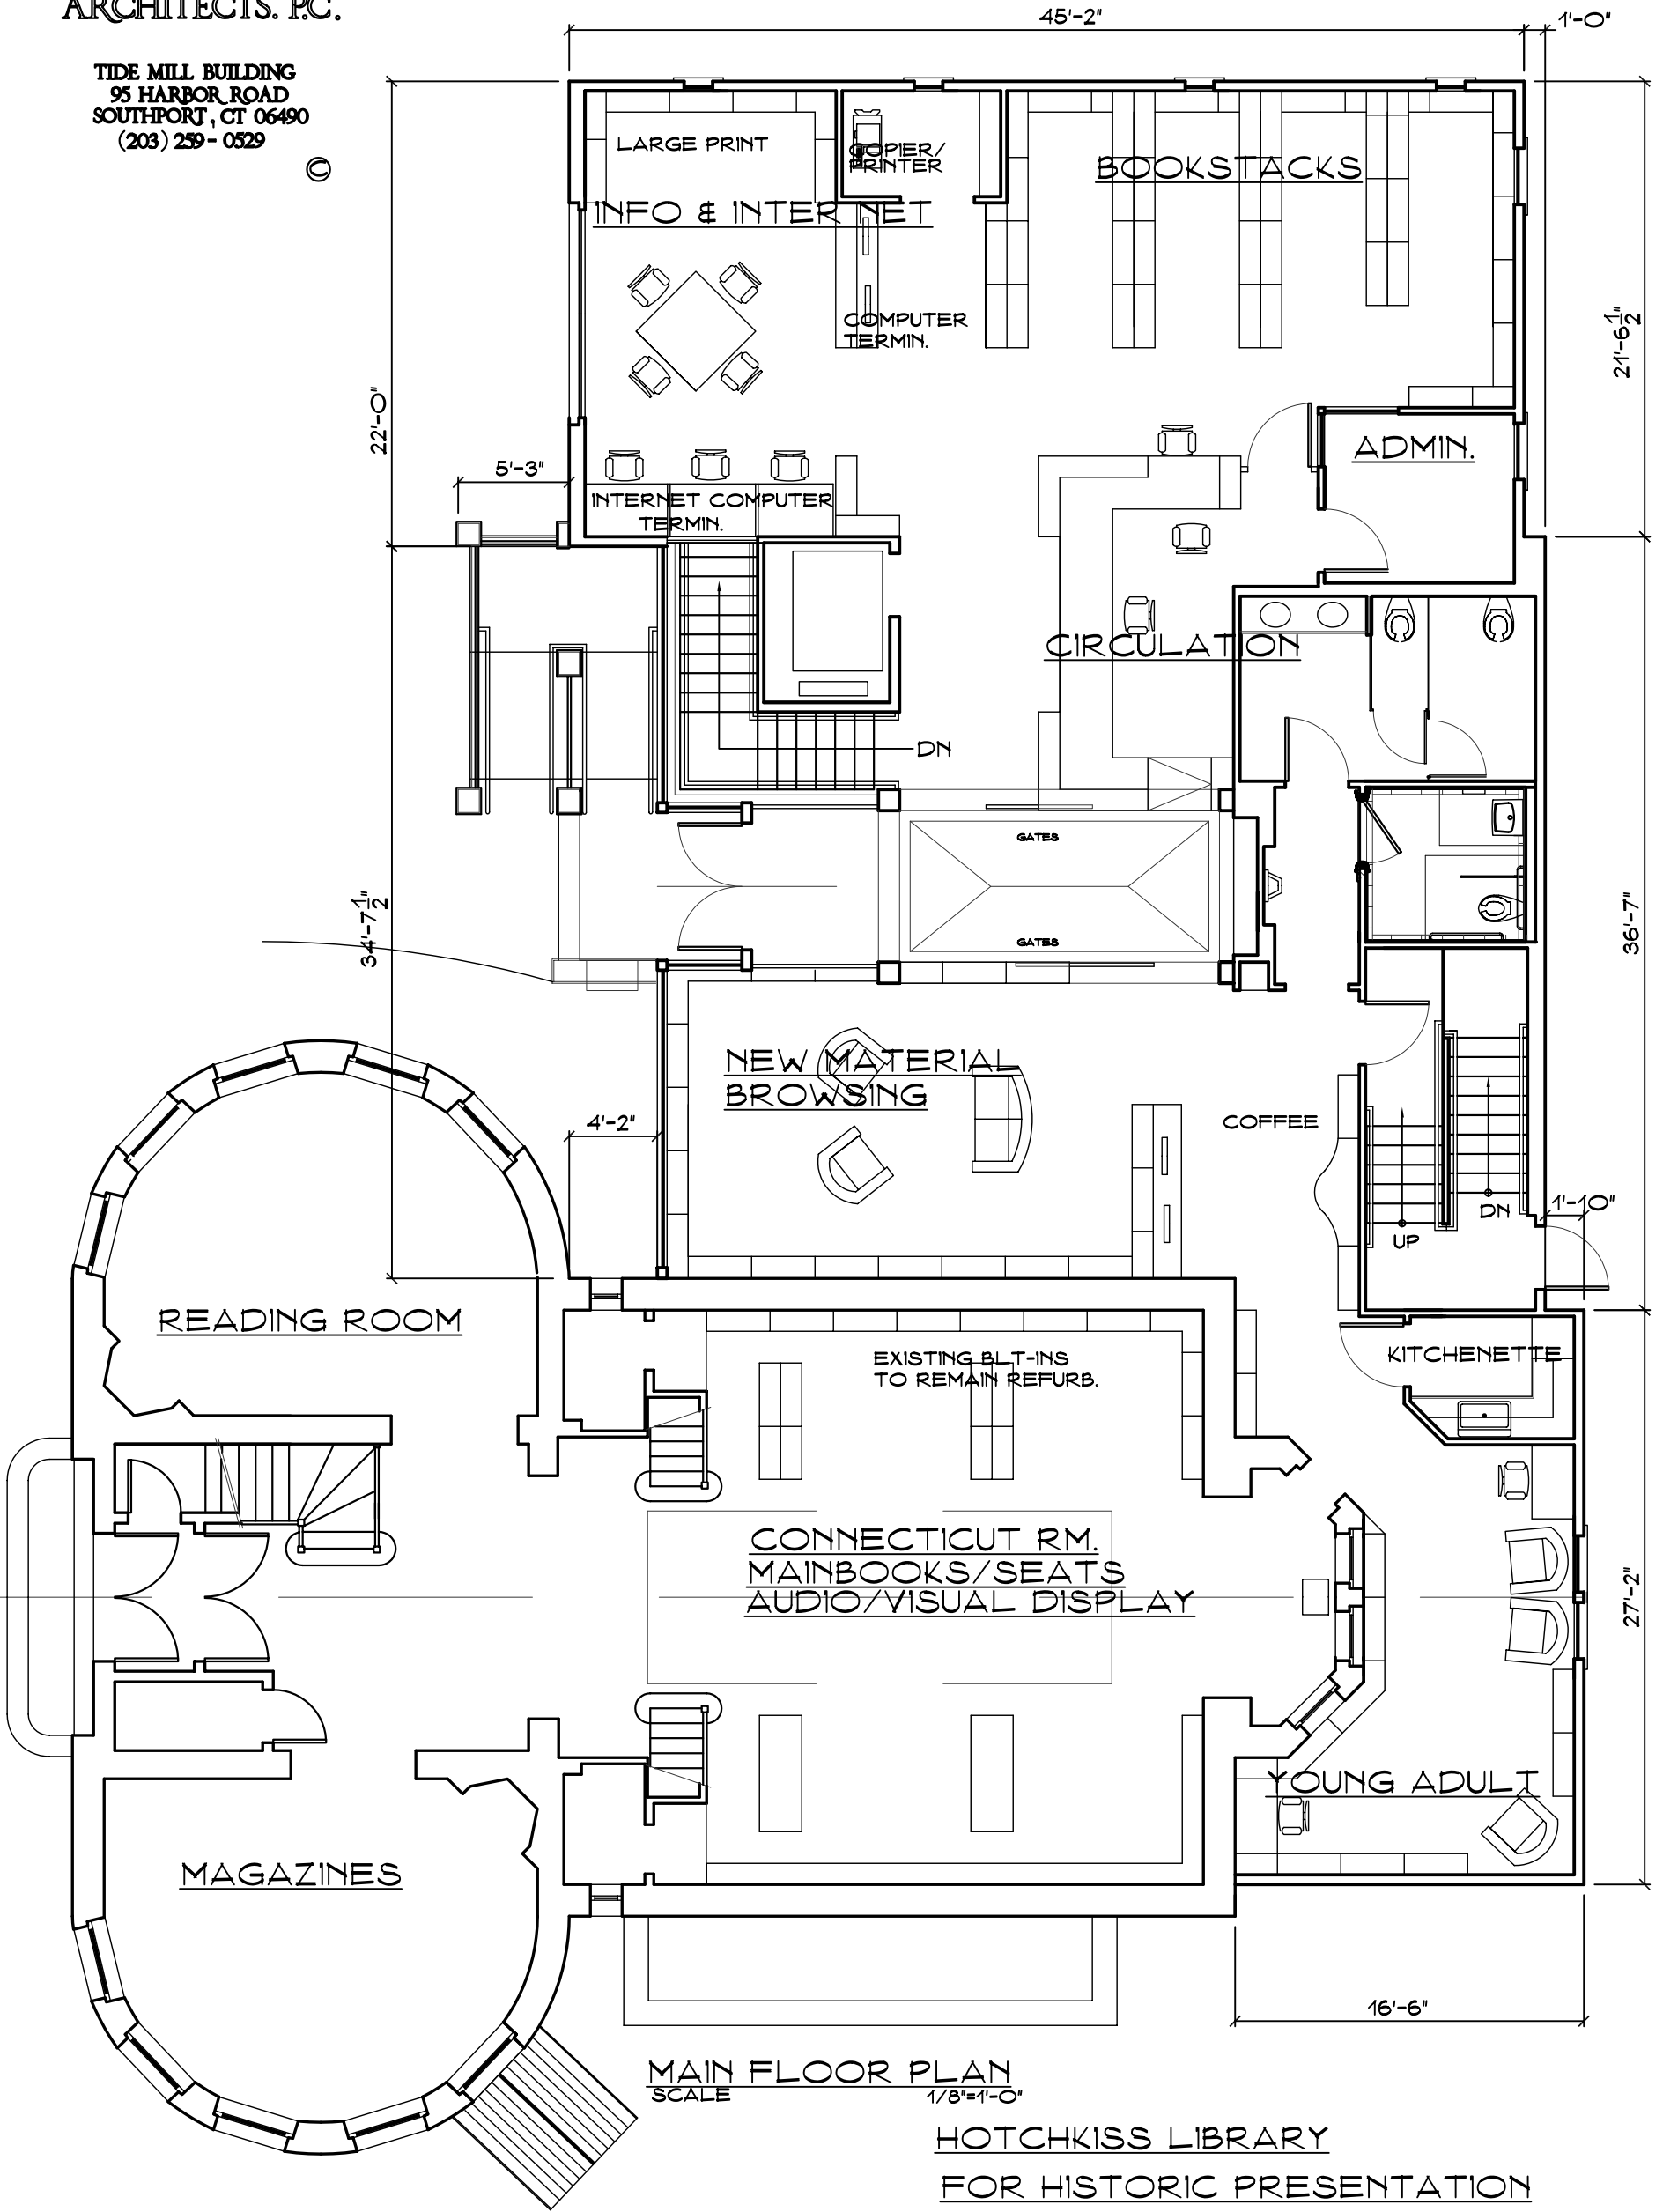

TIDE MILL BUILDING
95 HARBOR ROAD
SOUTHPORT, CT 06490
(203) 259-0529

HOTCHKISS LIBRARY
FOR HISTORIC PRESENTATION

REVISED -JULY 6, 2008
REVISED -OCT. 18, 2008